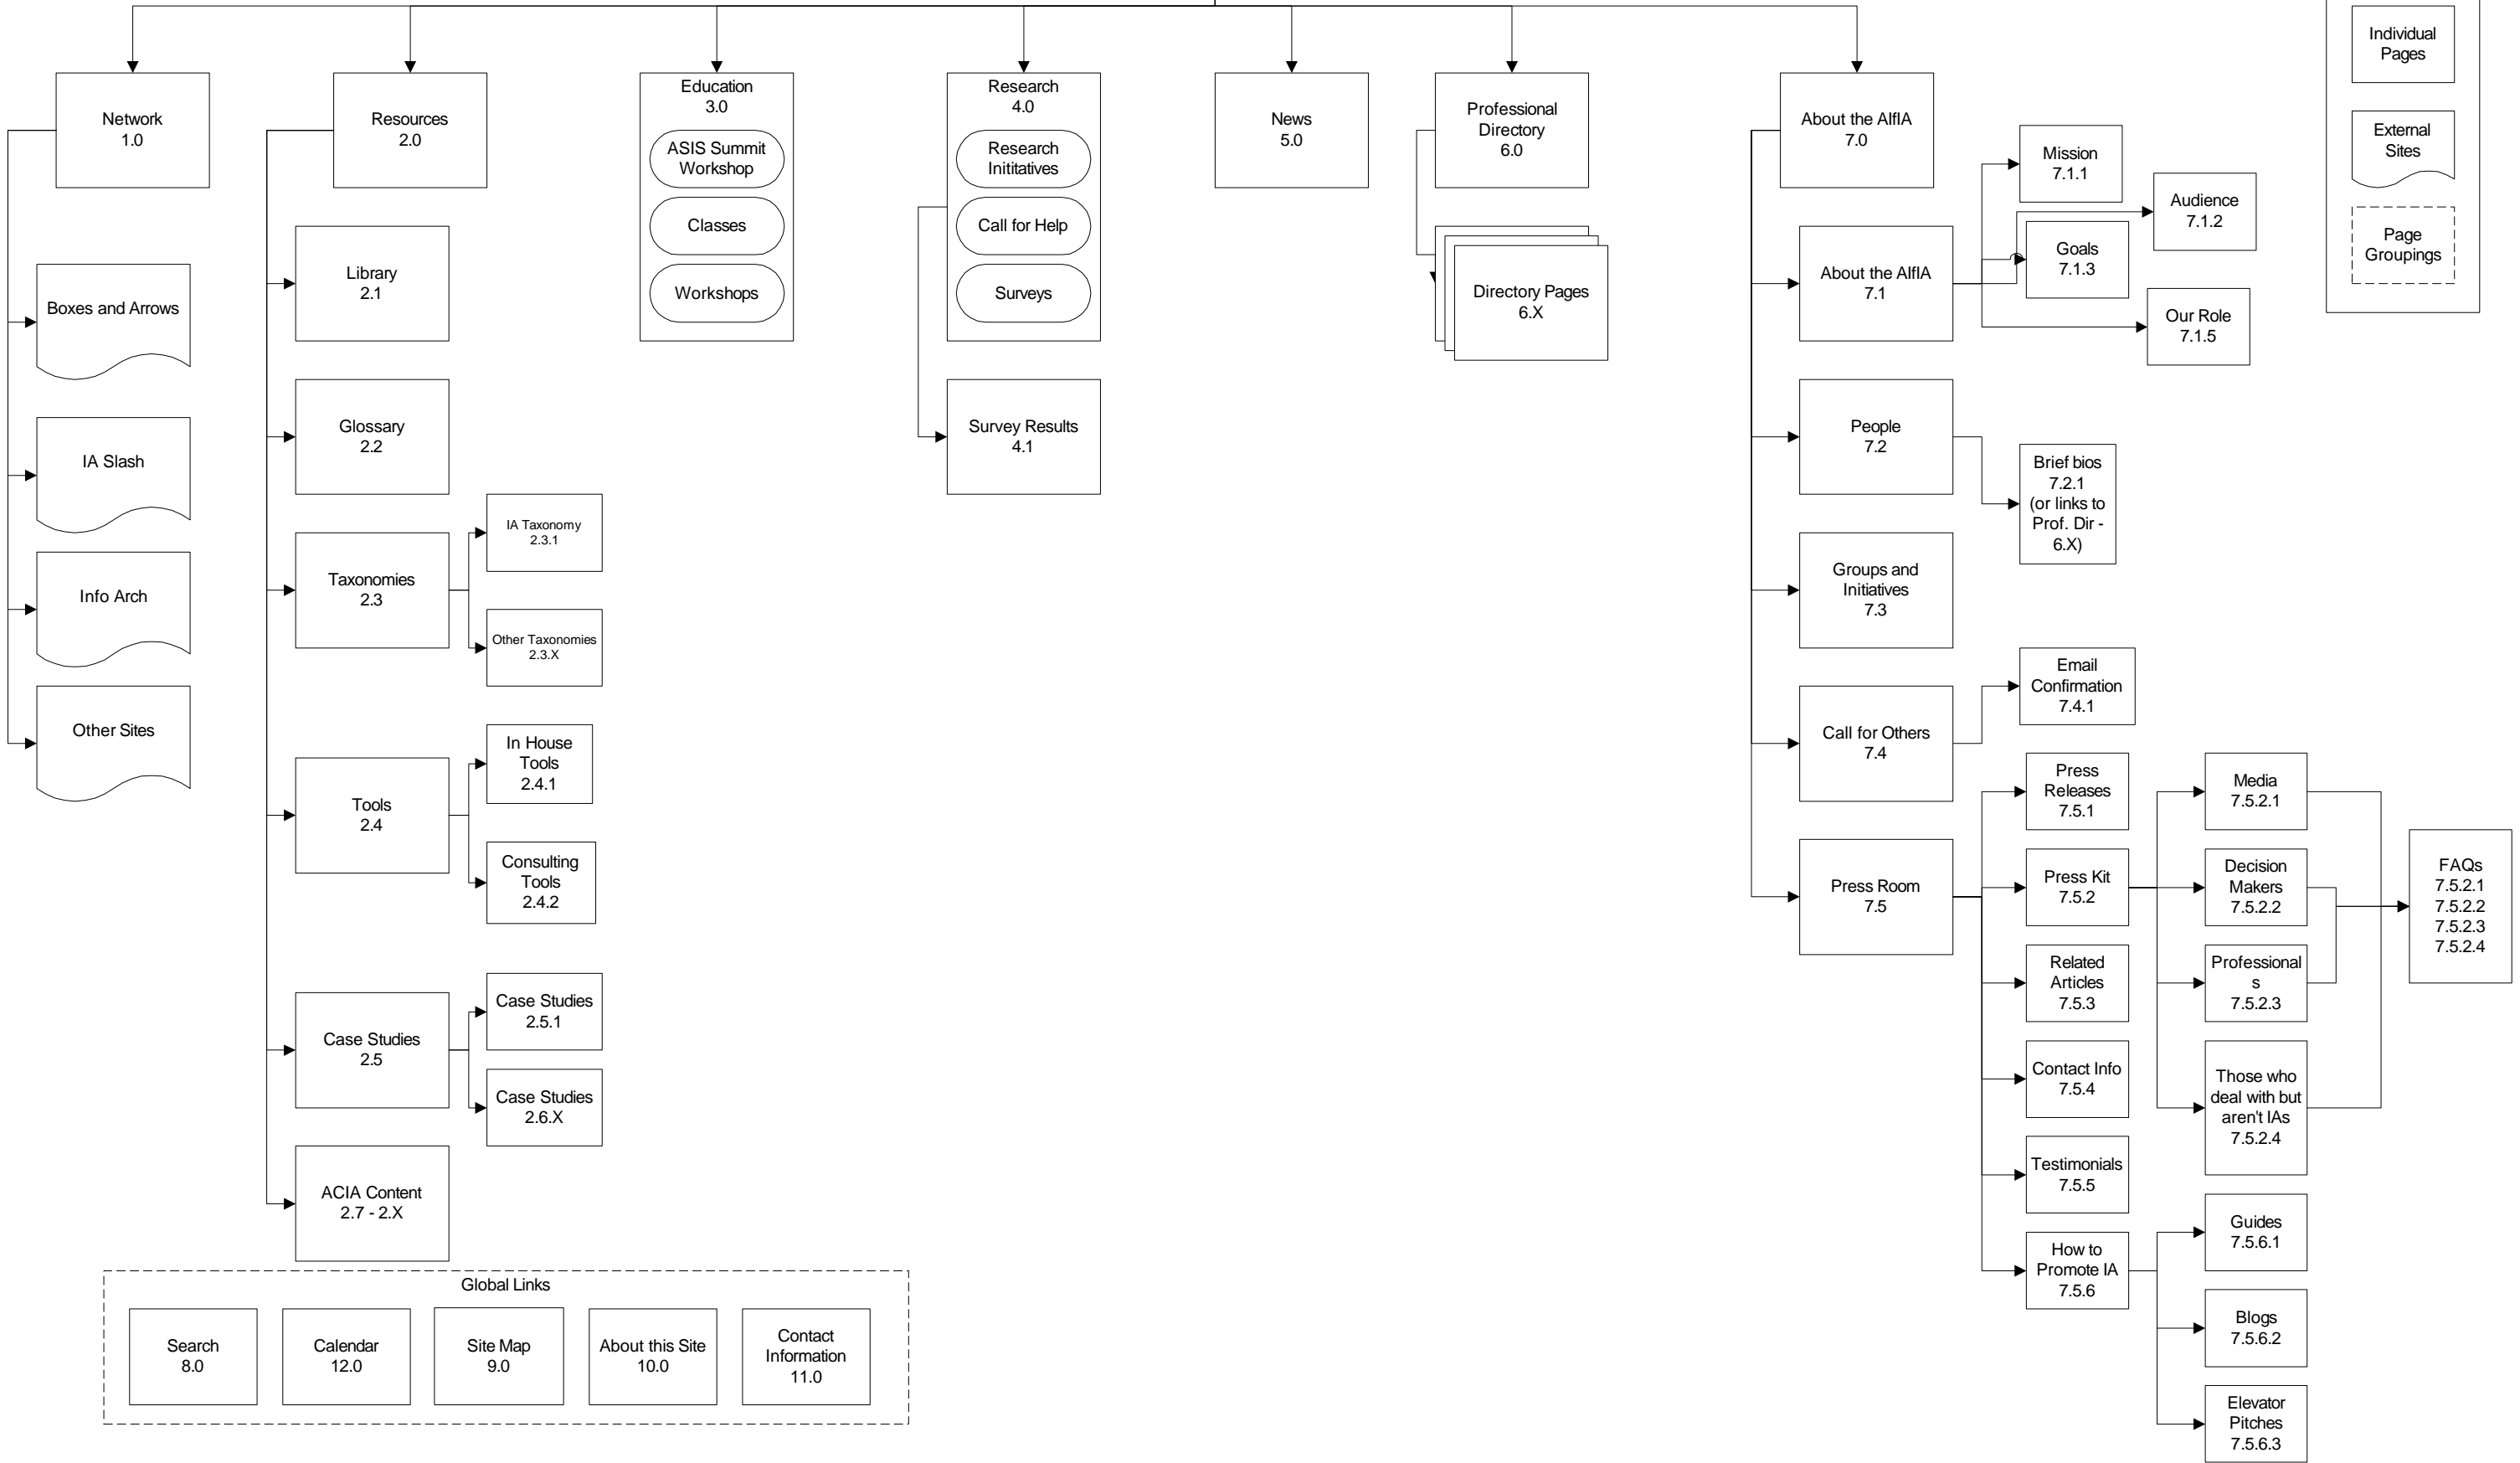

AlfIA Homepage  
0.0

**Legend**

- Content Chunks (Oval)
- Individual Pages (Rectangle)
- External Sites (Wavy-bottom rectangle)
- Page Groupings (Dashed border)